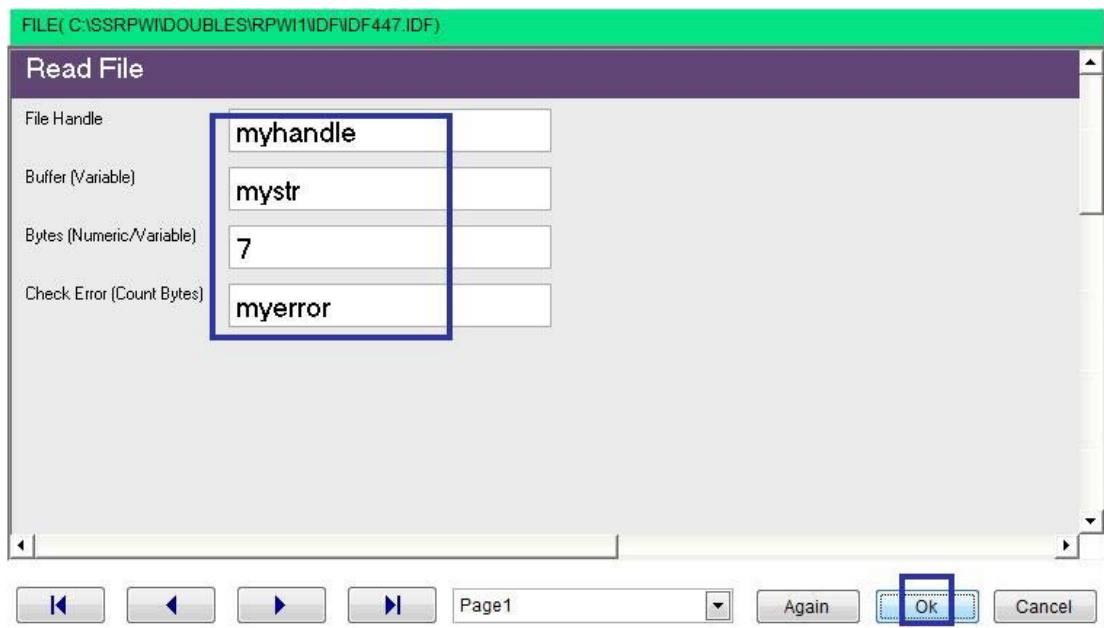

Domain (Files) Component (Read from File)

Interaction Page